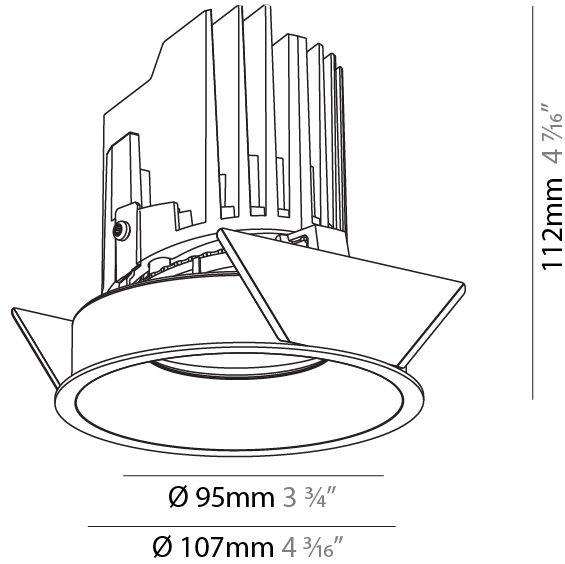

GENERAL

Series: Bioniq
Subseries: Bioniq Round Semi Adjustable
Brand: Prolight
Division: Architectural
Mounting Type: Recessed
Mounting Location: Ceiling
Subcategory: Downlight

PHYSICAL

Shape: Round
Diameter (mm): 107
Diameter (in): 4 3/16
Height (mm): 112
Height (in): 4 7/16
Ceiling Thickness (mm): 10 / 12.5 / 15
Ceiling Thickness (in): 3/8 or 1/2 or 9/16
Min. Recessing Depth (mm): 130
Min. Recessing Depth (in): 5 1/8
Light Distribution: Adjustable / Downlight
Weight (kg): 0.435
Weight (lbs): 0.96
Fixture Finish: SSR / BKV / CWI / CRY / HAB / UFT / ITA / RUA / FTG / MYG / LOD / PUS / FRO / FUP / KIA / POP / BLS / SPG / MEY / GOH / GUM / CHC / COM / ABZ / JAG / OBR / MOS / ROR
Fixture Material: Aluminum Die Cast
Cut-out Measurements: 98mm / 3 7/8"

ELECTRICAL

Lamp Type: LED (Zhaga Standard)
Total Output Wattage (W): 15
Dimming: Dali Dimming
Driver Included: No
Driver Location: Recessed Housing
Driver Type: Constant Current - 120Vac
Housing: See components
Input Voltage (V): 120
Constant Current (MA): 350

LED

Number of LEDs: 1
Color Temperature (°K): Warm Dim
Max. Delivered Lumen (lm): 760
Nominal Lumen (lm): 1140
CRI: >90 CRI
Lamp Life (hrs): 50000

OPTICAL

Reflector°: 20 / 40 / 60
Adjustability: Rotational 355°, Tilt 10°

RATINGS AND CERTIFICATIONS

Certified By: Certified for North American Standards
IP rating: IP20