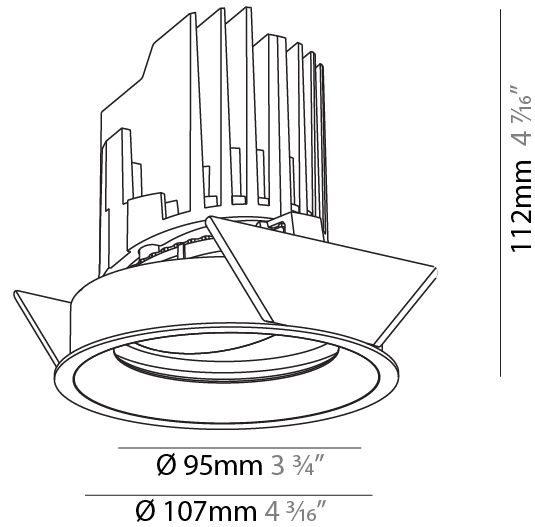

GENERAL

Series: Bioniq
Subseries: Bioniq Round Adjustable
Brand: Prolicht
Division: Architectural
Mounting Type: Recessed
Mounting Location: Ceiling
Subcategory: Downlight

PHYSICAL

Shape: Round
Diameter (mm): 107
Diameter (in): 4 3/16
Height (mm): 112
Height (in): 4 7/16
Min. Recessing Depth (mm): 130
Min. Recessing Depth (in): 5 1/8
Light Distribution: Adjustable / Downlight
Weight (kg): 0.46
Weight (lbs): 1.01
Fixture Finish: [SSR / BKV / CWI / CRY / HAB / UFT / ITA / RUA / FTG / MYG / LOD / PUS / FRO / FUP / KIA / POP / BLS / SPG / MEY / GOH / GUM / CHC / COM / ABZ / JAG / OBR / MOS / ROR](#)
Fixture Material: Aluminum Die Cast
Cut-out Measurements: 98mm / 3 7/8"

ELECTRICAL

Lamp Type: LED (Zhaga Standard)
Input Wattage (W): 16.5
Total Output Wattage (W): 14.7
Dimming: Dali Dimming
Driver Included: No
Driver Location: Recessed Housing
Driver Type: Constant Current - 120Vac
Driver Class: Class 2
Input Voltage (V): 120
Constant Current (MA): 350

LED

Number of LEDs: 1
Color Temperature (°K): Warm Dim
Max. Delivered Lumen (lm): 760
Nominal Lumen (lm): 1140
CRI: >90 CRI

OPTICAL

Reflector°: [20 / 40 / 60](#)
Adjustability: Rotational 355°; Tilt 30°

RATINGS AND CERTIFICATIONS

Certified By: Certified for North American Standards
IP rating: IP20

	98mm 3 7/8"	130mm 5 1/8"	10 | 15mm 3/8" | 9/16"	30°	355°	
A